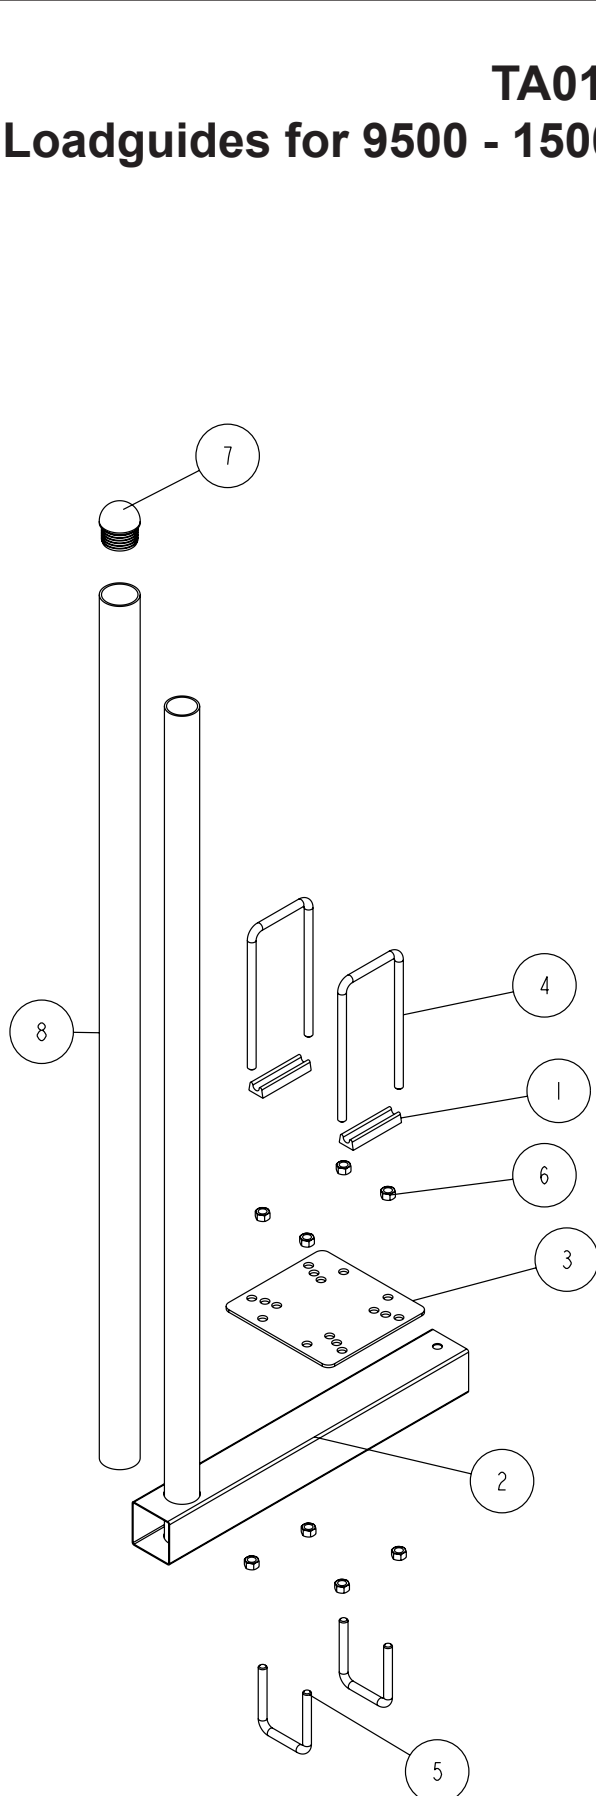

TA0116 Loadguides for 9500 - 15000 lb. Aluminum Trailers

SCALE 0.050

ITEM	PART #	DESCRIPTION	QTY	NOTE
1	66297	CLAMP TOP SQUARE U BOLT	4	
2	69367	ALUM LOADGUIDE WMENT	2	
3	69368	LOADGUIDE BASE PLATE	2	
4	0340203	SUB 1/2 X 4 9/16 X 9 1/4	4	
5	0340206	SUB 1/2 X 3 9/16 X 4 STAINLESS	4	
6	1450357	HEX LOCKNUT NYLON 1/2-13 STAINLESS	16	
7	3510205	DOCK BUMPER CAP	2	
8	3510206	POLY TUBE 2 5/16 IN OD DOCK BUMP	2	