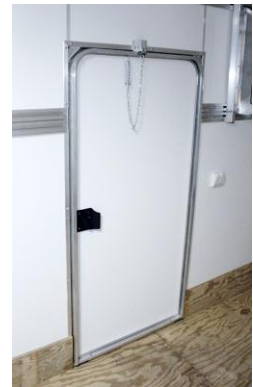

TRITON CORPORATION, 857 WEST STATE STREET, HARTFORD, WI 53027
PHONE (262) 670-6514 FAX (262) 670-6545

#15837 Door Chain Spring Kit

09-04-12

Triton would like to announce a new accessory available for installation on any Triton enclosed trailer that is equipped with a side access door option. The **#15837 Door Chain Spring Kit** can be added to any existing or new Triton side access door.

The Door Chain Spring Kit is easy to install in the field. The mounting block attaches to top of the framework above the side access door and the chain block mounts to the top of the frame of the side access door itself (shown right).