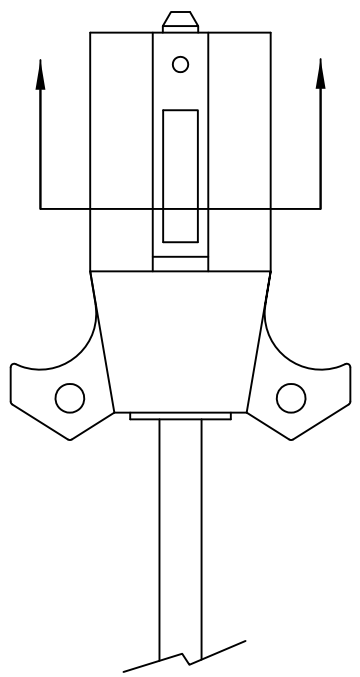

FLAT-4 OR FLAT-5  
CONNECTION

- White: Ground
- Brown: Running Lights
- Yellow: Left turn & brake
- Green: Right turn & brake
- Gray: Optional Surge Brake  
(energizes free backing valve)

View from Inside  
Vehicle End

View from Inside  
Trailer End