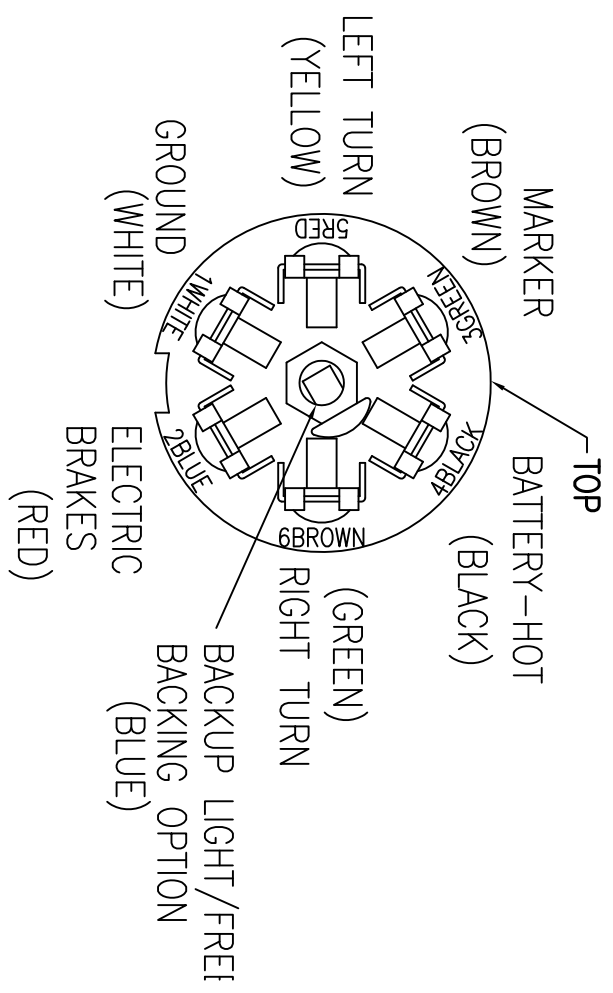

FLAT-4 OR FLAT-5  
CONNECTION

- White: Ground
- Brown: Running Lights
- Yellow: Left turn & brake
- Green: Right turn & brake
- Gray: Optional Surge Brake  
(energizes free backing valve)

View from Inside  
Vehicle End

View from Inside  
Trailer End