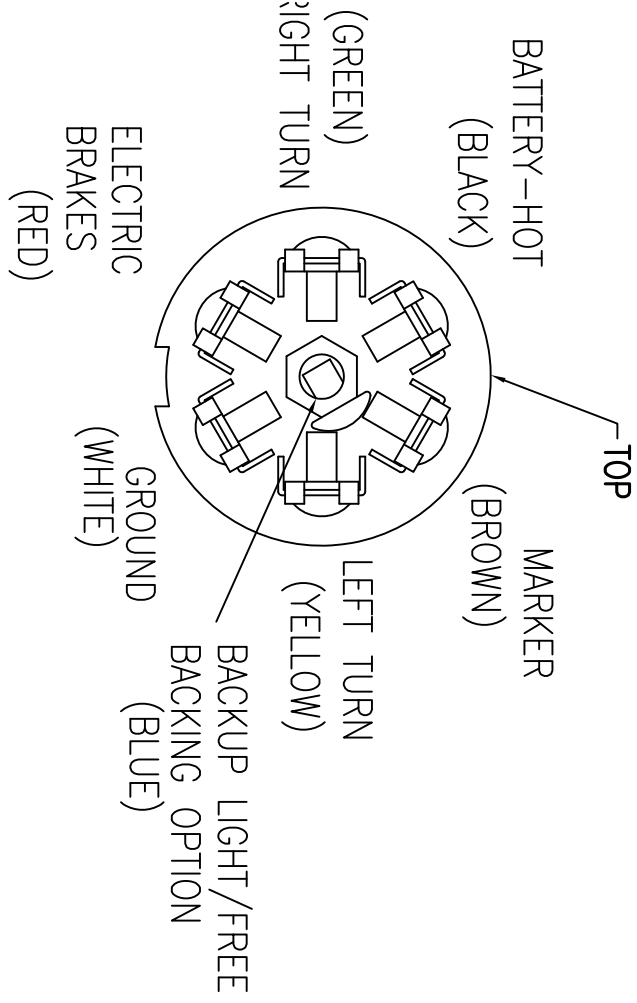

FLAT-4 OR FLAT-5  
CONNECTION

- White: Ground
- Brown: Running Lights
- Yellow: Left turn & brake
- Green: Right turn & brake
- Gray: Optional Surge Brake  
(energizes free backing valve)

View from Inside  
Vehicle End

View from Inside  
Trailer End