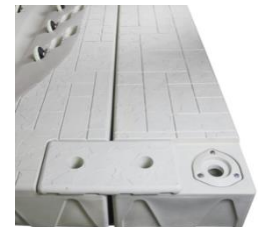

## EVO ATTACHMENT KITS

**EVO to Wave Dock Attachment Kit**  
301347

**EVO to Floating Dock Attachment Kit**  
Includes two 25 3/4" C-Channels  
301360

**Port to Fixed Dock Attachment Kit**  
301281 - Fits 2" Pipe  
301282 - Fits 4" Pipe

**Telescoping Port to Fixed Dock Kit**  
Adjusts from 16" to 24"  
301434 - Fits 2" Pipe  
301435 - Fits 4" Pipe

**Post Extension Arms**  
Side Mount Only  
300095 - Fits 2" Pipe  
300096 - Fits 4" Pipe

## EVO ACCESSORIES

**Snap-in Cap**  
300116

**Port to Port Connector**  
300046

**Side Extension Kit**  
Adds 22" to width of Port  
300115

**EVO Replacement Wheel Kit**  
301640

**Pipe Sleeves**  
300103 - 2" Raised  
301011 - 3" Flush  
300041 - 4" Flush