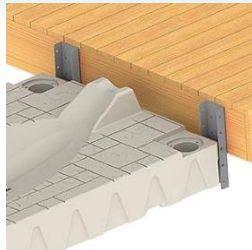

EVO to Floating Dock Attachment Kit
Includes two 25 3/4" C-Channels
301360