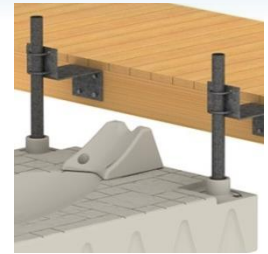

## SLX ATTACHMENT KITS

**SLX to Wave Dock Attachment Kit**  
300998

**SLX to Floating Dock Attachment Kit**  
301308 - 19 3/4" C-Channel  
301309 - 25 3/4" C-Channel

**Port to Fixed Dock Attachment Kit**  
301281 - Fits 2" Pipe  
301282 - Fits 4" Pipe